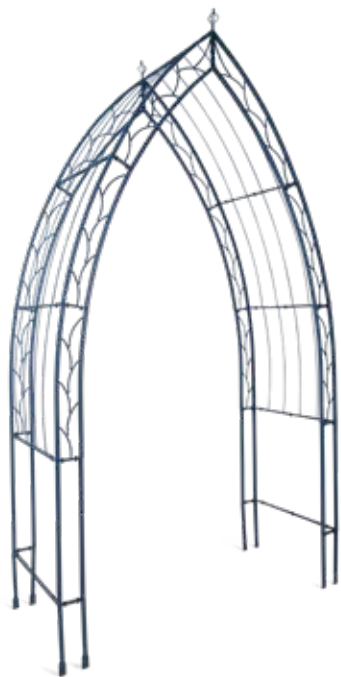

Vigoroot 4-Tier Balcony Garden

This vertical garden delivers a huge harvest in the smallest space. Barely 10" wide, it snugs up against a wall and gives 4 tiers of possibilities! Generous 10" planting depth is ideal for a wide variety of crops, from herbs, to flowers, to salad greens.

Villa Cathedral Arch

This dramatic arch brightens a landscape, even in winter. 9½' high and just over 5' wide, it's perfect as an entryway to the garden, a wedding arbor, or some colorful decoration!

Villa Half Arch