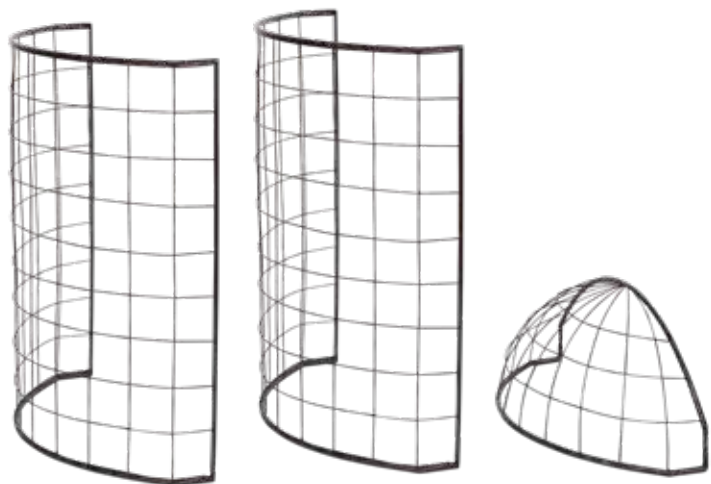

Jardin Bowed Wall Trellis