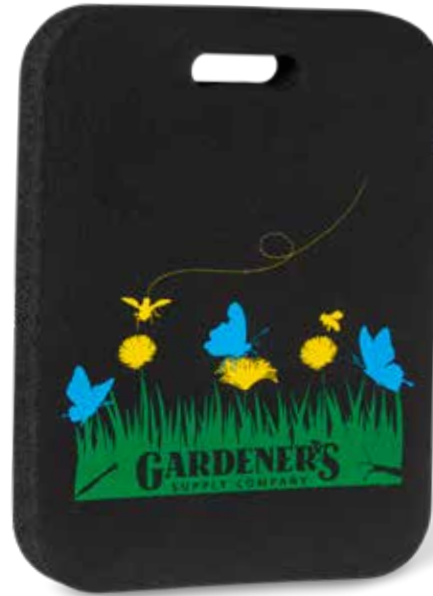

COMFORT
KNEELER